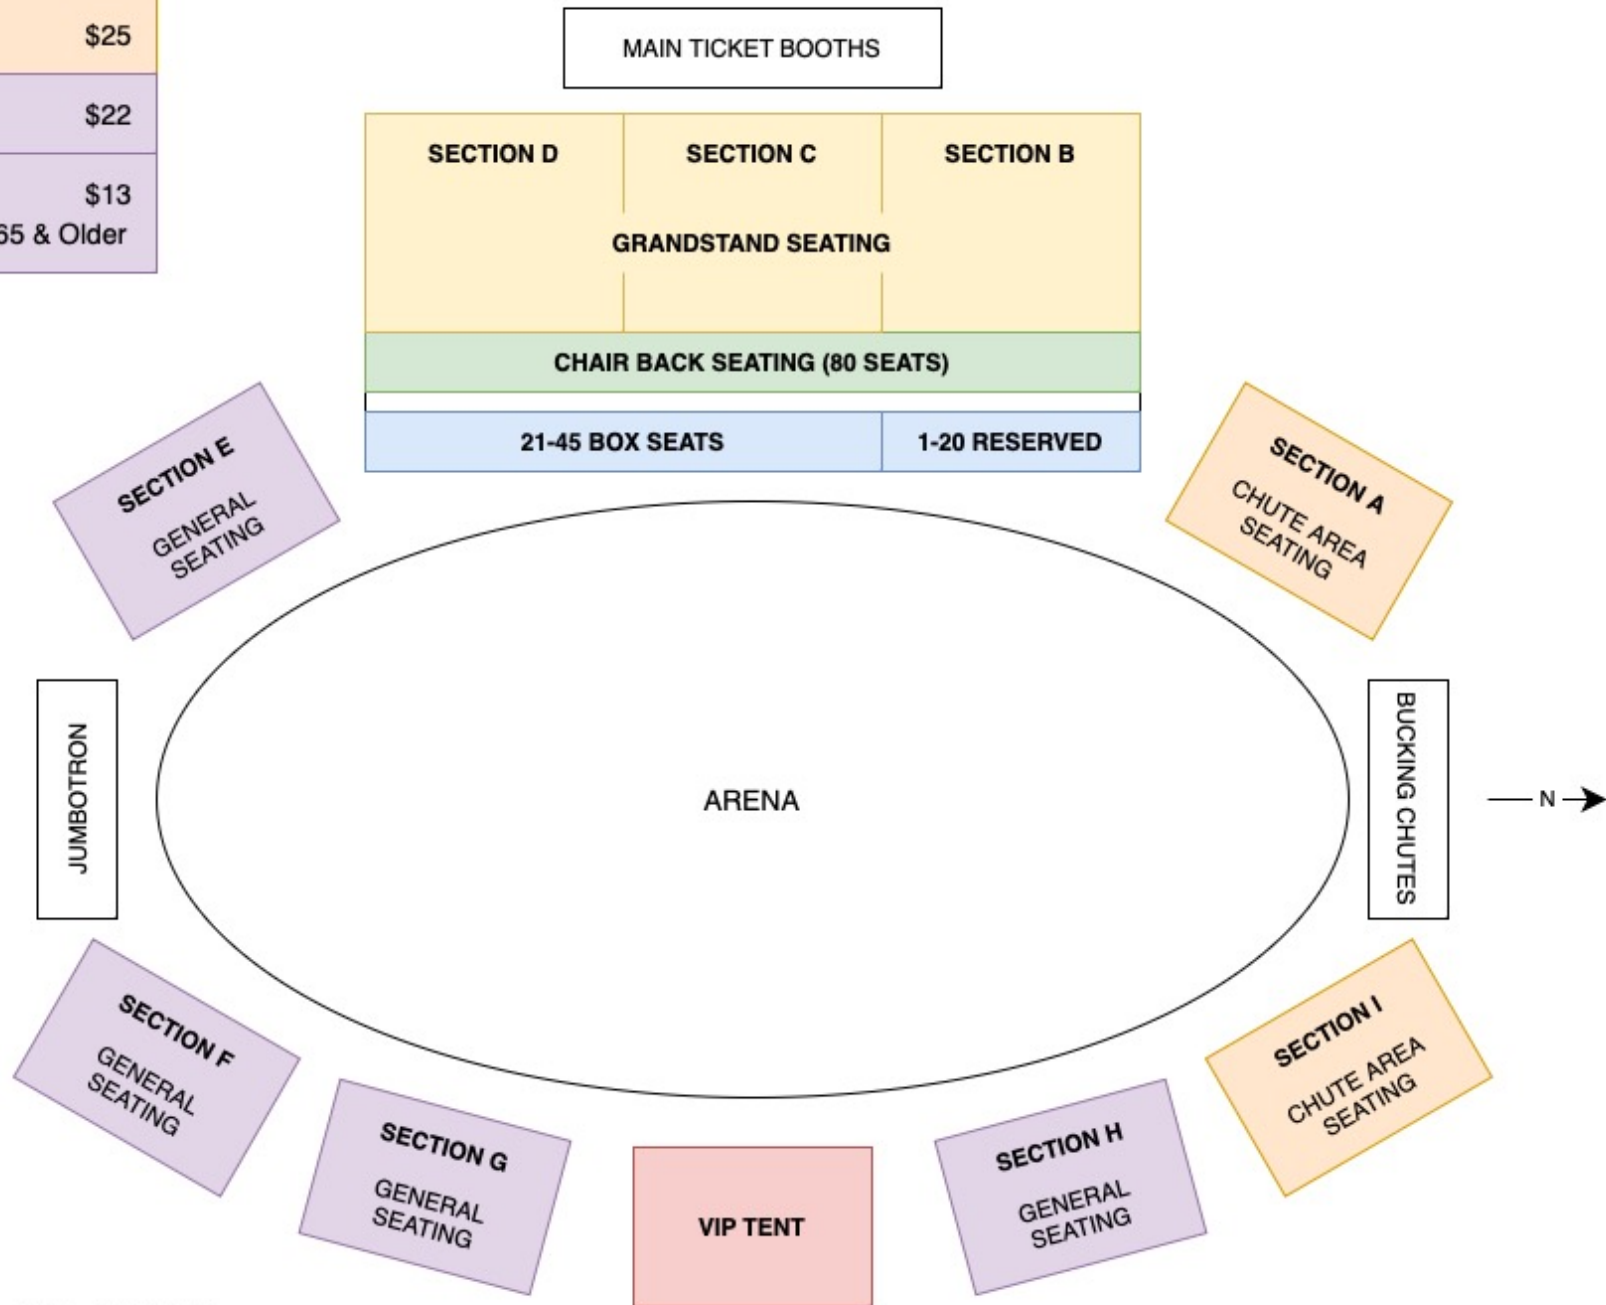

TICKETS	
BOX SEATS	\$40 each or 4 for \$240
CHAIR BACK RESERVED	\$30
CHUTE AREA	\$25
GENERAL ADMISSION	\$22
GENERAL ADMISSION Children 10 and under, and Seniors 65 & Older	\$13

RODEO DE SANTA FE SEATING CHART